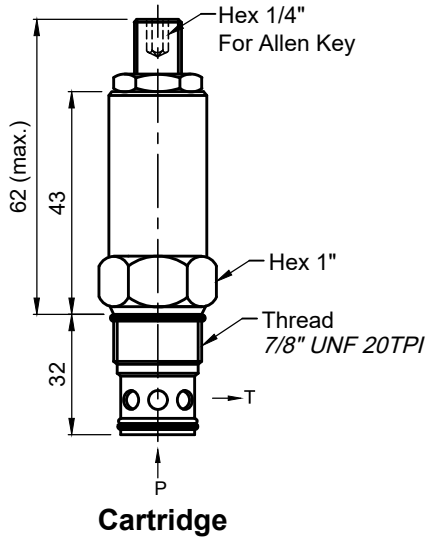

PRODUCT REFERENCE GUIDE

CABLE REEL VALVE

CRV-IL-YY-ZZ

Specifications

Maximum Flow	120 LPM
Maximum setting Pressure	70 Bar
Reseat Pressure	90% of crack pressure
HDI Cartridge	RP-03 CT

General Description:

**CABLE REEL CONTROL VALVE.**

YY	Press.Setting(Bar)
10	10 - 70

ZZ	PORTS
78	7/8" 14 UNF