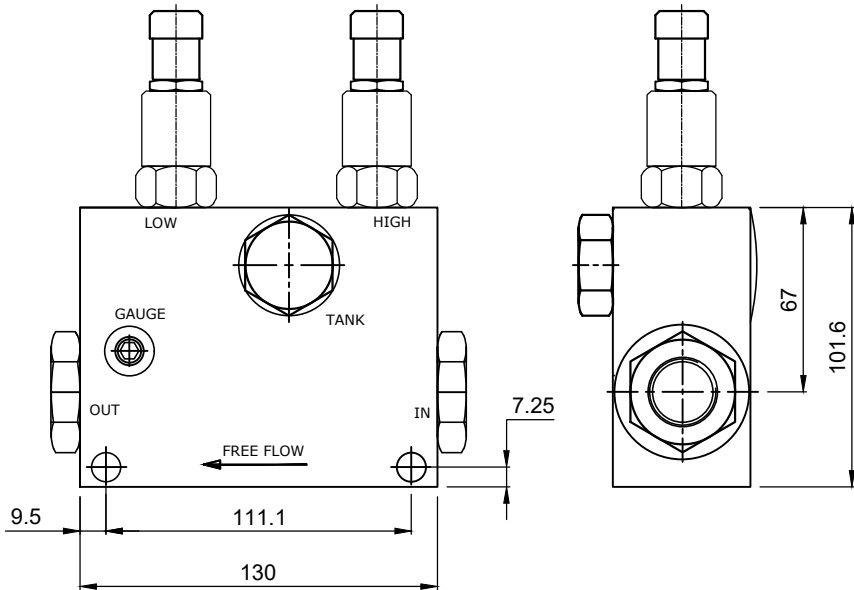

PRODUCT REFERENCE GUIDE

CABLE REEL VALVE

CRV-IL-YY-ZZ

Specifications

Maximum Flow	120 LPM
Maximum setting Pressure	70 Bar
Reseat Pressure	90% of crack pressure
HDI Cartridge	RP-03 CT

General Description:

**CABLE REEL CONTROL VALVE.**

YY	Press.Setting(Bar)
10	10 - 70

ZZ	PORTS
78	7/8" 14 UNF