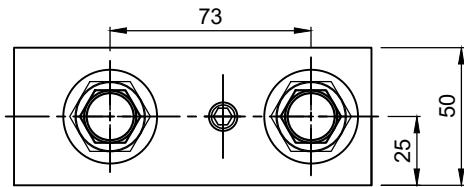

PRODUCT REFERENCE GUIDE

CABLE REEL VALVE

CRV-IL-YY-ZZ

Specifications

Maximum Flow	120 LPM
Maximum setting Pressure	70 Bar
Reseat Pressure	90% of crack pressure
HDI Cartridge	RP-03 CT

General Description:

**CABLE REEL CONTROL VALVE.**

YY	Press.Setting(Bar)
10	10 - 70

ZZ	PORTS
78	7/8" 14 UNF