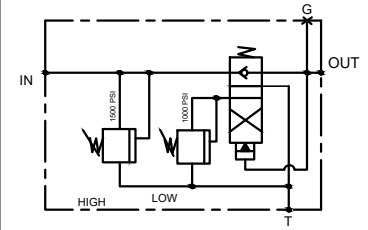

PRODUCT REFERENCE GUIDE

CABLE REEL VALVE

CRV-IL-YY-ZZ

Specifications

Maximum Flow	120 LPM
Maximum setting Pressure	70 Bar
Reseat Pressure	90% of crack pressure
HDI Cartridge	RP-03 CT

General Description:

**CABLE REEL CONTROL VALVE.**

YY	Press.Setting(Bar)
10	10 - 70

ZZ	PORTS
78	7/8" 14 UNF